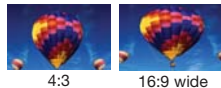

4:3

16:9 wide

Zoom 1

Zoom 2

Picture Format Size Adjustment

Enjoy all your 4:3 aspect-ratio programming in smooth, wide-screen without black bars. Four pre-set aspect ratio modes—Normal, Wide, Zoom 1 and Zoom 2—stretch your image to fill the screen naturally.